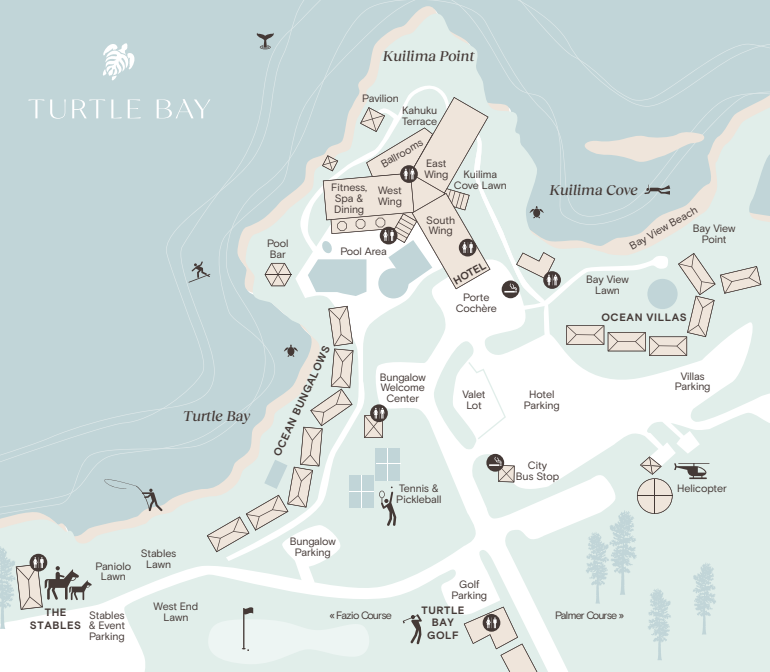

TURTLE BAY

TURTLE BAY

← To Waimea, Hale'iwa, and Central/West O'ahu

→ To Kahuku, Lā'ie, and East O'ahu

--- Kawela Main Trail / West Coastline (Apx. 1.5 miles)

--- King's Walk / East Coastline (Apx. 1.5 miles)

--- Stables Trail / Hidden Beach Loop /
Kawela Loop / Lost Loop (Apx. 2 miles)

--- Kahuku Main Trail / Kuilima Loop / Kahuku Point Trail /
Kahuku Loop Trail / Rail Line Trail (Apx. 2.5 miles)