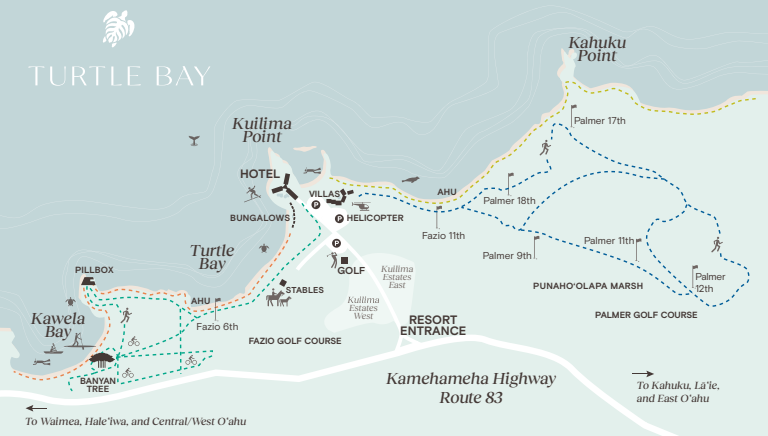

TURTLE BAY

TURTLE BAY

← To Waimea, Hale'iwa, and Central/West O'ahu

→ To Kahuku, Lā'ie, and East O'ahu

--- Kawela Main Trail / West Coastline (Apx. 1.5 miles)

--- King's Walk / East Coastline (Apx. 1.5 miles)

--- Stables Trail / Hidden Beach Loop /
Kawela Loop / Lost Loop (Apx. 2 miles)

--- Kahuku Main Trail / Kuilima Loop / Kahuku Point Trail /
Kahuku Loop Trail / Rail Line Trail (Apx. 2.5 miles)